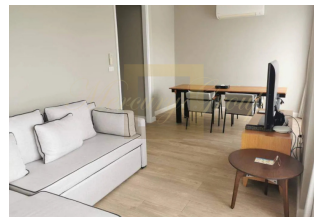

**Sophisticated apartments in Bang
 Tao, 2 bedroom, 87 sq.m. with
 garden view**

Thailand, Phuket

Price:	€ 343 925
Object type	Apartment
Market	New building
Bedrooms	2
Number of rooms	2
Area	87 m2
Category	For sale

Diamond Condominium is an exclusive condominium complex situated alongside Phuket's renowned west coast beach, Bangtao. The development comprises 295 innovatively designed condominiums featuring 1-2 bedroom units and 2-4 Bedroom Penthouses with complete living spaces to include gourmet diner kitchens, luxurious bathroom suites and spacious private terraces overlooking 2,000 sqm. of resort tropical landscaping and an aquatic zone.