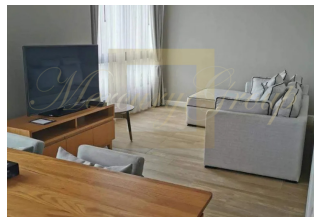

**Sophisticated apartments in Bang
 Tao, 2 bedroom, 87 sq.m. with
 garden view**

Thailand, Phuket

Price:	€ 343 925
Object type	Apartment
Market	New building
Bedrooms	2
Number of rooms	2
Area	87 m2
Category	For sale

Diamond Condominium is an exclusive condominium complex situated alongside Phuket's renowned west coast beach, Bangtao. The development comprises 295 innovatively designed condominiums featuring 1-2 bedroom units and 2-4 Bedroom Penthouses with complete living spaces to include gourmet diner kitchens, luxurious bathroom suites and spacious private terraces overlooking 2,000 sqm. of resort tropical landscaping and an aquatic zone.