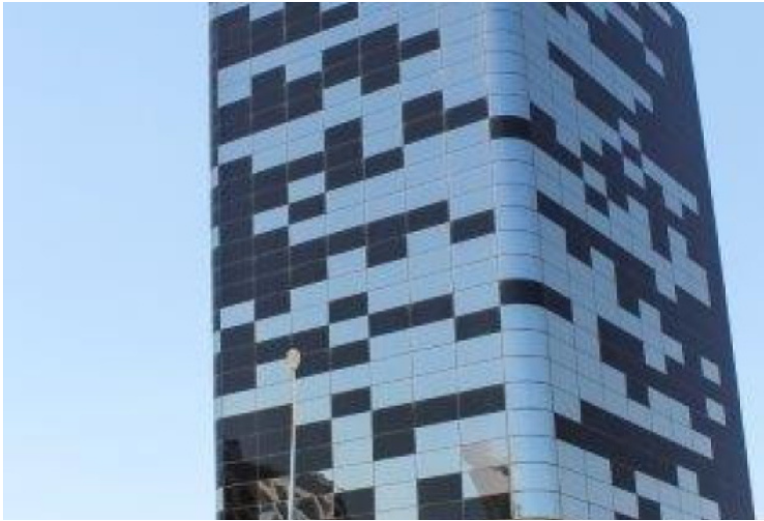

ID: CY-38-156169
WWW.MERCURYESTATE.COM
TEL./VIBER/WHATSAPP:
+37127788866

Whole flore for sale in business center,city cente, limassol

Cyprus, Limassol

Price:	€ 1 815 000
Object type	Commerce
Area	310.00 m2
Category	For sale

This Business Center is an exceptional, hi-tech and ultramodern building. It is centrally located in the heart of Limassol with panoramic view of the town and sea. The Business Center with the surrounding area will be a landmark of the city. Designed and constructed with the highest specifications, this Class A commercial building comprises of 9 floors high security luxurious offices for sale and spacious ground floor retail showrooms for sale. The modern architecture of the building, the future regeneration of the surrounding area and the use of best quality materials, make this Business Center a guaranteed investment for any company or organization. The unique development has been specifically designed to meet the diverse workspace requirements of modern business. The Center is designed to accommodate major businesses and professionals including Banks, Insurance Companies, Doctors, Lawyers, public or private organizations, and retail showrooms on the ground floor. The project offers ample underground car parking for the needs of both clients and employees and also immediate access to Limassol's most efficient infrastructure and highway, leading to all major towns on the island. Secured Underground Parking: €30,000.00 plus VAT per parking place. Office Rental Prices from: €29.00/m2 per month