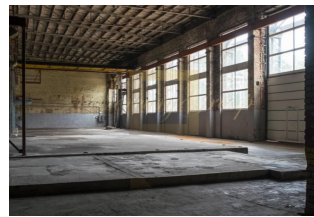

The premises for manufacturing/warehouse are located on Unijas street, Purvciems area, in 5 minutes drive to Riga centre. Very good public transport connection to all the areas of the city.

The premises are 1303 m2 big, with ceiling heigh - 8 to 10 m, big entrance gates, 600 m2 open square land plot in front of the building. Wardrobe and showers available.
There are also several office rooms (20-25 m2) with individual gas heating, phone line and internet connection.

Contacts:

Alina Merca

GSM: + 37129642499

(Viber, WatsApp)

E-mail: alina@mgroup.lv