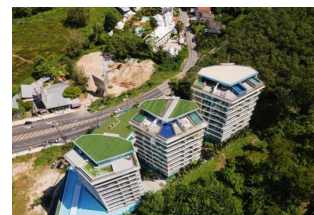

**Penthouse with two bedrooms 400 meters from Kamala beach**

*Thailand, Phuket*

<b>Price:</b>	<b>€ 679 500</b>
<b>Object type</b>	Penthouse, Apartment
<b>House type</b>	New project
<b>Market</b>	Resale
<b>Year built</b>	2017
<b>Bedrooms</b>	2
<b>Area</b>	154 m2
<b>Category</b>	For sale

The luxurious penthouse in this condominium is a great place for a large family or a short vacation.

The complex is located in close proximity to the beach, restaurants, entertainment centers and shops, which creates ideal conditions for a comfortable life. Residents of this complex will be able to appreciate the architectural and design solutions.

The project offers a wide range of facilities and services for residents, including various recreation areas, a fully equipped fitness center, a spa, a games room for the convenience of children. Residents can enjoy a rooftop infinity pool, panoramic sea and mountain views. A special pleasure is to watch the sunset in a secluded setting.