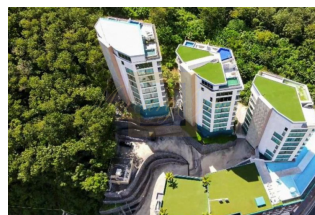

**Penthouse with two bedrooms 400 meters from Kamala beach**

*Thailand, Phuket*

<b>Price:</b>	<b>€ 679 500</b>
<b>Object type</b>	Penthouse, Apartment
<b>House type</b>	New project
<b>Market</b>	Resale
<b>Year built</b>	2017
<b>Bedrooms</b>	2
<b>Area</b>	154 m2
<b>Category</b>	For sale

The luxurious penthouse in this condominium is a great place for a large family or a short vacation.

The complex is located in close proximity to the beach, restaurants, entertainment centers and shops, which creates ideal conditions for a comfortable life. Residents of this complex will be able to appreciate the architectural and design solutions.

The project offers a wide range of facilities and services for residents, including various recreation areas, a fully equipped fitness center, a spa, a games room for the convenience of children. Residents can enjoy a rooftop infinity pool, panoramic sea and mountain views. A special pleasure is to watch the sunset in a secluded setting.