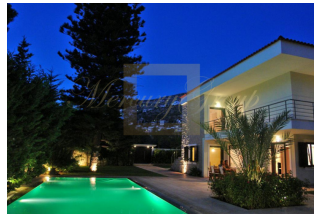

For sale 2-storey villa of 380 sq.meters in Attica. The ground floor consists of 2 bedrooms, living room with kitchen, living room, 2 bathrooms. The first floor consists of 4 bedrooms, living room with kitchen, 2 bathrooms. A magnificent view of the city, the sea, the mountain, the forest opens up from the windows. There is a fireplace, air conditioning, awnings, heating and a barbecue area. The owners will be leaving the furniture with the sale. There is an alarm system installed. Extras included with the property: parking space, garden. The property boasts a swimming pool of private use. The villa is located in Saronida, popular resort of the southeast Attica, located on the shores of the Saronic Gulf. This is one of the most prestigious areas with gorgeous beaches, picturesque taverns by the sea, cafe with the wonderful views to the sunset. Saronida is located only 40 km from the center of Athens, borders Vouliagmeni, Agia Marina, Lagonisi, Anavissos. This is an area with its own infrastructure: supermarkets, schools, pharmacies, banks, public transport, sports facilities, restaurants are within walking distance. The property in Saronida is much cheaper than, for example, in Vouliagmeni, but many people choose this area because of its measured way of life, stunning scenery, and, of course, its beaches. This region is actively developing and, reasonably, is considered to be a good option of investment. This beautiful property is surrounded by lush greenery as a small paradise on earth is ideal for lovers of peace and comfort.