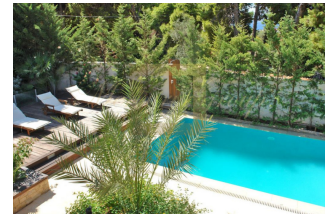

For sale 2-storey villa of 380 sq.meters in Attica. The ground floor consists of 2 bedrooms, living room with kitchen, living room, 2 bathrooms. The first floor consists of 4 bedrooms, living room with kitchen, 2 bathrooms. A magnificent view of the city, the sea, the mountain, the forest opens up from the windows. There is a fireplace, air conditioning, awnings, heating and a barbecue area. The owners will be leaving the furniture with the sale. There is an alarm system installed. Extras included with the property: parking space, garden. The property boasts a swimming pool of private use. The villa is located in Saronida, popular resort of the southeast Attica, located on the shores of the Saronic Gulf. This is one of the most prestigious areas with gorgeous beaches, picturesque taverns by the sea, cafe with the wonderful views to the sunset. Saronida is located only 40 km from the center of Athens, borders Vouliagmeni, Agia Marina, Lagonisi, Anavissos. This is an area with its own infrastructure: supermarkets, schools, pharmacies, banks, public transport, sports facilities, restaurants are within walking distance. The property in Saronida is much cheaper than, for example, in Vouliagmeni, but many people choose this area because of its measured way of life, stunning scenery, and, of course, its beaches. This region is actively developing and, reasonably, is considered to be a good option of investment. This beautiful property is surrounded by lush greenery as a small paradise on earth is ideal for lovers of peace and comfort.