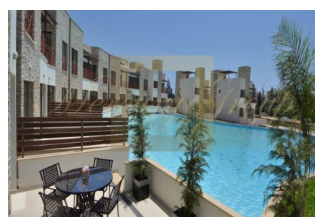

ID: CY-35-1-86118
WWW.MERCURYESTATE.COM
TEL./VIBER/WHATSAPP:
+37127788866

A unique project located at a privileged location only 200m from the beach

Cyprus, Limassol

Price:	€ 590 000
Object type	House
Area	125 m2
Category	For sale

A unique project located at a privileged location only 200m from the beach. •Amongst the surrounding area there are cinemas, bowling, restaurants, shops and the complex is within walking distance from the famous Germasoyia tourist area. •1, 2 and 3 bedroom Apartments and Townhouses •Gated Resort, 4 Communal Swimming Pools, Lush Green Areas •Clubhouse with restaurant and gym