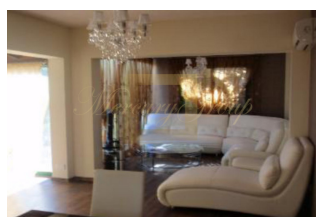

For sale maisonette of 120 sq.meters in Limassol. The maisonette has 2 levels. The ground floor consists of living room with kitchen. The first floor consists of 3 bedrooms, one bathroom, one shower WC. A view of the sea opens up from the windows. The owners will be leaving the furniture with the sale. Extras included with the property: parking space, garden. The property boasts a swimming pool of private use. Located 300 metres from the beach of Limassol, the fully equipped offers access to a shared pool. Restaurants and shops are 200 meters away. A well-equipped kitchen with fridge, cooking facilities and dining area is provided. It provides a seating area with sofa and satellite TV. Limassol Marina is 15 km away. The famous Governor's Beach is located at 18 km. Fasouri Watermania Waterpark is within 24 km while Larnaca Airport is 48 km away.