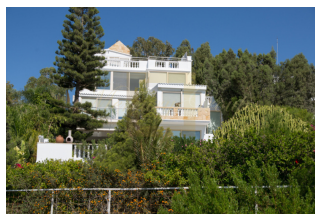

ID: CY-35-1-85252
WWW.MERCURYESTATE.COM
TEL./VIBER/WHATSAPP:
+37127788866

Super luxury Villa consist of 4 floors

Cyprus, Limassol

Price:	€ 3 500 000
Object type	House
Year built	2010
Number of rooms	1
Land area	1603 m2
Area	500 m2
Category	For sale

Super luxury Villa consist of 4 floors. with breathtaking unobstructed sea & mountain views in one of the most exclusive residential areas of Limassol , 5 minutes drive from the beach. This new & modern executive villa is on top of a hill with stunning views and consists 7 en-suite bedrooms, large sitting rooms, open plan, dining areas with a wood burning fire place, built in plasma TV, DVD, satellite, surround system, double glazing, fully air conditioned. Kitchen is complete with modern oven, hobs, dishwasher and microwave, large fridge, water dispenser hot and cold, washing machine. All flooring and furnishings are chosen for calmness style and elegance to suit the most demanding of tastes. Fully equipped gym, sauna/steam bath with roof garden overlooking the sea. Outside sauna hot tub for 6 people, big swimming pool 10 x 4, with wooden deck, mature gardens and green lawns. There are 5 double bedrooms all ensuite with baths & water jet showers & jacuzzi all with stunning sea views and one single bedroom also en-suite. The swimming pool with its patios & wooden decks , seating, dining areas & hot tub and sauna are next to the swimming pool . There is an inside elevator (lift) from the swimming pool level to the first floor. Additional w/c. On the top there is roof garden with sun beds and a fully equipped gym (tread mill, bicycle, weights, weight bench and steam bath and sauna. The villa can accommodate up to 13 people. Agios Tychonas village is east of Limassol, at the historic district of Amathus, and now tourist center with 5 star hotels, an abundance of restaurants, bars, clubs, souvenir shops, designer outlets, banks, beaches with water sports activities.