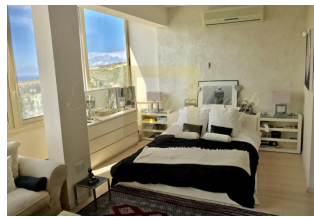

ID: CY-35-1-85252
WWW.MERCURYESTATE.COM
TEL./VIBER/WHATSAPP:
+37127788866

Super luxury Villa consist of 4 floors

Cyprus, Limassol

Price:	€ 3 500 000
Object type	House
Year built	2010
Number of rooms	1
Land area	1603 m2
Area	500 m2
Category	For sale

Super luxury Villa consist of 4 floors. with breathtaking unobstructed sea & mountain views in one of the most exclusive residential areas of Limassol , 5 minutes drive from the beach. This new & modern executive villa is on top of a hill with stunning views and consists 7 en-suite bedrooms, large sitting rooms, open plan, dining areas with a wood burning fire place, built in plasma TV, DVD, satellite, surround system, double glazing, fully air conditioned. Kitchen is complete with modern oven, hobs, dishwasher and microwave, large fridge, water dispenser hot and cold, washing machine. All flooring and furnishings are chosen for calmness style and elegance to suit the most demanding of tastes. Fully equipped gym, sauna/steam bath with roof garden overlooking the sea. Outside sauna hot tub for 6 people, big swimming pool 10 x 4, with wooden deck, mature gardens and green lawns. There are 5 double bedrooms all ensuite with baths & water jet showers & jacuzzi all with stunning sea views and one single bedroom also en-suite. The swimming pool with its patios & wooden decks , seating, dining areas & hot tub and sauna are next to the swimming pool . There is an inside elevator (lift) from the swimming pool level to the first floor. Additional w/c. On the top there is roof garden with sun beds and a fully equipped gym (tread mill, bicycle, weights, weight bench and steam bath and sauna. The villa can accommodate up to 13 people. Agios Tychonas village is east of Limassol, at the historic district of Amathus, and now tourist center with 5 star hotels, an abundance of restaurants, bars, clubs, souvenir shops, designer outlets, banks, beaches with water sports activities.