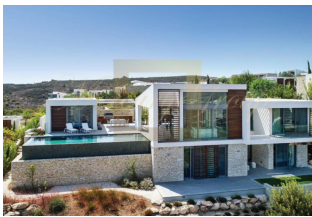

ID: CY-35-1-84291
WWW.MERCURYESTATE.COM
TEL./VIBER/WHATSAPP:
+37127788866

At its heart, the complex is about enrichment; the timeless spirit of the I...

Cyprus, Paphos

Price:	€ 1 995 000
Object type	House
Number of rooms	1
Land area	1800 m2
Area	316 m2
Category	For sale

At its heart, the complex is about enrichment; the timeless spirit of the landscape offers true escapism, where time is a treasure to be spent recharging and reconnecting. The pioneering architecture is light-filled and energising, designed to frame soul-stirring panoramas and connect residents with the refined simplicity of authentic Cypriot life. Resting in a breathtaking hilltop location, overlooking charming villages, majestic mountains and vineyards under an endless sky, this project redefines holistic living. At this residential retreat, embraced by herb-scented breezes and panoramic views, every home is a masterpiece, every breath is restorative and every moment is beautiful. By day, fill your hours with adventure, from golf, mountain biking, horse riding to the nature trails, shop and socialise in The Plateia or immerse yourself in the tranquility of the hillside, where sophisticated wellness facilities and peaceful pathways take you to another level of wellbeing. By night, sip local wine to live music and lose yourself in the velvet tarpaulin of sky studded with infinite stars. Available: 2,3 & 4 bedroom villas. Prices upon request.