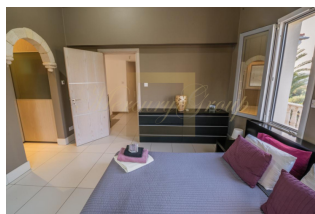

For sale 2-storey villa of 210 sq

Cyprus, Paphos

Price:	€ 1 300 000
Object type	House
Year built	2013
Bedrooms	4
Number of rooms	5
Land area	4000 m2
Area	210 m2
Category	For sale

For sale 2-storey villa of 210 sq.meters in Paphos. The ground floor consists of one bedroom, living room with kitchen, one kitchen, one shower WC, one WC. The first floor consists of 3 bedrooms, 2 bathrooms, one shower WC. There are solar panels for water heating, air conditioning and a barbecue area. The owners will be leaving the furniture with the sale. Extras included with the property: parking space, garden. The property boasts a swimming pool of private use. Is an excellent Luxury Villa overlooking Latchi and Polis Bay towards Akamas Nature Reserve. The villa is set in large private grounds of 4000m2, with a long private gated driveway, surrounded by beautiful trees and Palms, with extensive lawns and flower shrubs. There are 4 large double bedrooms. The main living room is open plan and has comfortable sofas, plasma TV, wifi, dining table, fully fitted kitchen, breakfast bar, in fact, everything you need for a very enjoyable vacation. Double width opening modern doors opens up onto the outside dining area with a large table and chairs, this area extends through stone pillars and small access gate to the pool, Jacuzzi and beautiful stone pergola. The bedrooms are spread over 2 floors, with one master suite on the ground floor and another master suite with Spa Bath on the upper floor. There are 2 further double bedrooms both with ensuite bathrooms. There are 2 large walk-around balconies upstairs, with dining areas and table & chairs. Wonderful sea and mountain views and a great place to watch the sunset. Very pleased to have this Luxury 4 bedroom Villa, in an ideal Getaway Villa location for friends and family to enjoy this wonderful part of Paphos region, only 5 minutes from Latchi Marina and excellent beaches. Unique and individual villa giving total privacy. Villa Facilities Outdoor Private Pool Sat TV Multiple English Channels Jacuzzi Style Bath Roman Step Pool Access Dishwasher Games Console Hot Tub Off Road Parking Pool Table Table Tennis Pool Size 10m x 5m