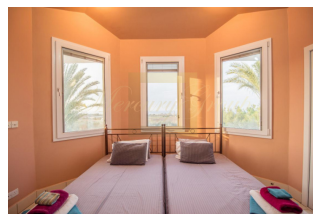

For sale 2-storey villa of 210 sq

Cyprus, Paphos

Price:	€ 1 300 000
Object type	House
Year built	2013
Bedrooms	4
Number of rooms	5
Land area	4000 m2
Area	210 m2
Category	For sale

For sale 2-storey villa of 210 sq.meters in Paphos. The ground floor consists of one bedroom, living room with kitchen, one kitchen, one shower WC, one WC. The first floor consists of 3 bedrooms, 2 bathrooms, one shower WC. There are solar panels for water heating, air conditioning and a barbecue area. The owners will be leaving the furniture with the sale. Extras included with the property: parking space, garden. The property boasts a swimming pool of private use. Is an excellent Luxury Villa overlooking Latchi and Polis Bay towards Akamas Nature Reserve. The villa is set in large private grounds of 4000m2, with a long private gated driveway, surrounded by beautiful trees and Palms, with extensive lawns and flower shrubs. There are 4 large double bedrooms. The main living room is open plan and has comfortable sofas, plasma TV, wifi, dining table, fully fitted kitchen, breakfast bar, in fact, everything you need for a very enjoyable vacation. Double width opening modern doors opens up onto the outside dining area with a large table and chairs, this area extends through stone pillars and small access gate to the pool, Jacuzzi and beautiful stone pergola. The bedrooms are spread over 2 floors, with one master suite on the ground floor and another master suite with Spa Bath on the upper floor. There are 2 further double bedrooms both with ensuite bathrooms. There are 2 large walk-around balconies upstairs, with dining areas and table & chairs. Wonderful sea and mountain views and a great place to watch the sunset. Very pleased to have this Luxury 4 bedroom Villa, in an ideal Getaway Villa location for friends and family to enjoy this wonderful part of Paphos region, only 5 minutes from Latchi Marina and excellent beaches. Unique and individual villa giving total privacy. Villa Facilities Outdoor Private Pool Sat TV Multiple English Channels Jacuzzi Style Bath Roman Step Pool Access Dishwasher Games Console Hot Tub Off Road Parking Pool Table Table Tennis Pool Size 10m x 5m