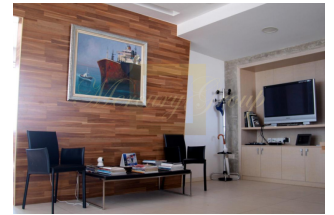

For sale business of 1500 sq.meters in Limassol. A modern commercial building located close to the central business district of Limassol. Commercial offices, financial institutions and showrooms are within walking distance. Close to city center, seafront and commercial port. Fast access to the motorway. The building (1530sq.m) consists of 6 floors. There are parking spaces on the basement floor, a shop on the basement floor, and office premises from the 2nd to the 5th floor. At the moment everything is rented.