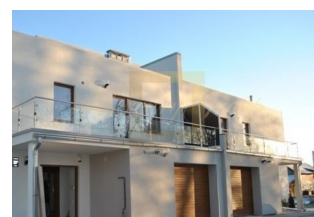

ID: LV-808
WWW.MERCURYESTATE.COM
TEL./VIBER/WHATSAPP:
+37129128323

Latvia, Jurmala and region

Price:	€ 300 000
Object type	Twin Houses
House type	New project
Market	New building
Number of rooms	6
Land area	2286 m2
Area	400 m2
Category	For sale