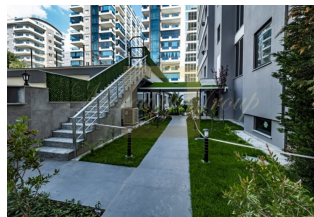

A new residential complex of luxury apartments, located in the Mahmutlar area in sunny Alanya, just 350 meters from the Mediterranean coast, surrounded by the picturesque Taurus Mountains. The complex is built on an area of 3389 square meters and includes comfortable apartments with furnished kitchen and bathroom. . Mahmutlar is a dynamically developing and fast growing area of Alanya, with a well-developed infrastructure, where a large number of shops, bars and restaurants are concentrated. The area is located just 12 km from the center of Alanya, and has excellent transport accessibility, which will allow you to quickly get to the desired part of the resort region. External infrastructure: nearest beach - 200 m, Alanya center - 15 km, Gazipasa airport - 35 km, KurtSafir private beach - 6 km, Cleopatra Beach - 13 km, Migros, Sok and Bim supermarkets - 100 m, Alanyum Avm shopping center - 8 km, pharmacy - 100 m, Alanya Private Candan Polyclinic - 1.5 km, Alanya Doga Collge - 4.5 km The project is a residential complex consisting of 2 blocks, including 101 apartments, layouts from 1 + 1 to 4 + 1 , the areas of which vary from 63 to 250 square meters. Internal infrastructure: outdoor / indoor pools, water park, sauna, steam room, salt room, fitness room, barbecue area, laundry, hammam, children's playroom, cinema, conference room, parking. The property is ready for occupancy.