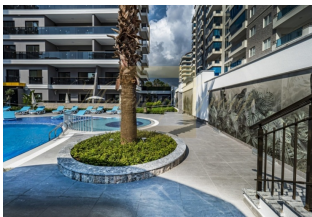

A new residential complex of luxury apartments, located in the Mahmutlar area in sunny Alanya, just 350 meters from the Mediterranean coast, surrounded by the picturesque Taurus Mountains. The complex is built on an area of 3389 square meters and includes comfortable apartments with furnished kitchen and bathroom. . Mahmutlar is a dynamically developing and fast growing area of Alanya, with a well-developed infrastructure, where a large number of shops, bars and restaurants are concentrated. The area is located just 12 km from the center of Alanya, and has excellent transport accessibility, which will allow you to quickly get to the desired part of the resort region. External infrastructure: nearest beach - 200 m, Alanya center - 15 km, Gazipasa airport - 35 km, KurtSafir private beach - 6 km, Cleopatra Beach - 13 km, Migros, Sok and Bim supermarkets - 100 m, Alanyum Avm shopping center - 8 km, pharmacy - 100 m, Alanya Private Candan Polyclinic - 1.5 km, Alanya Doga Collge - 4.5 km The project is a residential complex consisting of 2 blocks, including 101 apartments, layouts from 1 + 1 to 4 + 1 , the areas of which vary from 63 to 250 square meters. Internal infrastructure: outdoor / indoor pools, water park, sauna, steam room, salt room, fitness room, barbecue area, laundry, hammam, children's playroom, cinema, conference room, parking. The property is ready for occupancy.