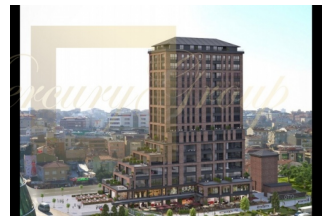

ID: TR-30-79126
WWW.MERCURYESTATE.COM
TEL./VIBER/WHATSAPP:
+37120208819

**Apartments in a residential complex
with modular internal partitions**

Turkey, Istanbul

Price:	€ 343 564
Object type	Apartment
Market	New building
Bedrooms	1
Number of rooms	2
Area	70 m2
Category	For sale

This object is located in the Asian part of Istanbul - in the Atasehir district. The residential complex is located in the most prestigious part of the area. Adds value to it and transport accessibility: you can walk from the object to the new metro station in less than a minute. Atasehir is one of the new commercial centers of Istanbul. It has convenient access to the TEM and E5 motorways, as well as to the Eurasia Tunnel. You can also get from the residential complex to the Sabiha Gokchen Airport quickly. Within a radius of a kilometer from the residential complex there are two hospitals at once. The area has a stadium, many shopping centers and other infrastructure facilities. The project provides special opportunities for those who want to work close to home. It contains not only apartments, but also offices and commercial premises. The complex consists of two buildings. The first one contains apartments and offices. The second four-story building is reserved only for offices. Buyers have a wide choice of layouts. These are apartments from 1+1 to 3+1, some with large terraces. There are also duplexes with layouts from 2+1 to 4+2. they already have a terrace in each layout. A special advantage of the object is the modular internal partitions. If desired, in the space of the apartment it is easy to make redevelopment to suit your needs. The residential complex has a cozy green space for relaxation with comfortable garden furniture. The nearby pond makes this pastime especially enjoyable. Many shops and catering establishments are located on the first floors of buildings, so everything you need is always at hand.