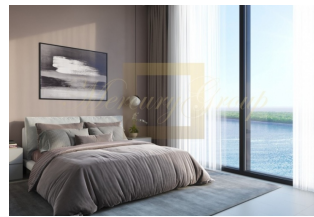

ID: AE-8-73255  
WWW.MERCURYESTATE.COM  
TEL./VIBER/WHATSAPP:  
+ 37129102085

**Huge | Stunning Burj Khalifa View |  
Payment Plan**

*UAE, Dubai*

<b>Price:</b>	<b>€ 560 569</b>
<b>Object type</b>	Apartment
<b>Market</b>	New building
<b>Bedrooms</b>	2
<b>Number of rooms</b>	2
<b>Area</b>	111 m2
<b>Category</b>	For sale

Being Area specialist at Sobha Hartland, We are proud to offer you this townhouse with an BURJ KHALIFA VIEW!

- Balcony
- Built in Wardrobes
- Central A/C
- Children's Play Area
- Covered Parking
- Swimming pool
- View of Landmark
- For viewing and appointment please call