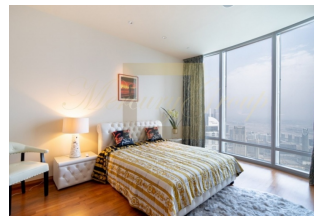

**Exceptional Style | Ready To Move In
 | Luxury Unit**

UAE, Dubai

Price:	€ 1 676 940
Object type	Apartment
Market	New building
Bedrooms	2
Number of rooms	2
Area	183 m2
Category	For sale

Being Area specialist at Down Town, We are proud to offer you this Unparalleled Views, Exceptional Style, Nonstop Luxury apartment.

- Size: 1967.97 Square feet
- Large bathrooms
- Unfurnished
- Large kitchen
- Nice View
- 2 Bedrooms
- 1 Maid room
- Best Price AED 6,000.000.00
- For viewing and appointment please call.

The Burj Khalifa, known as the Burj Dubai prior to its inauguration in 2010, is a skyscraper in Dubai, United Arab Emirates. Burj Khalifa is surrounded by an eleven-hectare (27-acre) park. Like the tower, the park's design was based on the flower of the Hymenocallis a desert plant. At the centre of the park is the water room, which is a series of pools and water jet fountains. Benches and signs incorporate images of Burj Khalifa and the Hymenocallis flower.