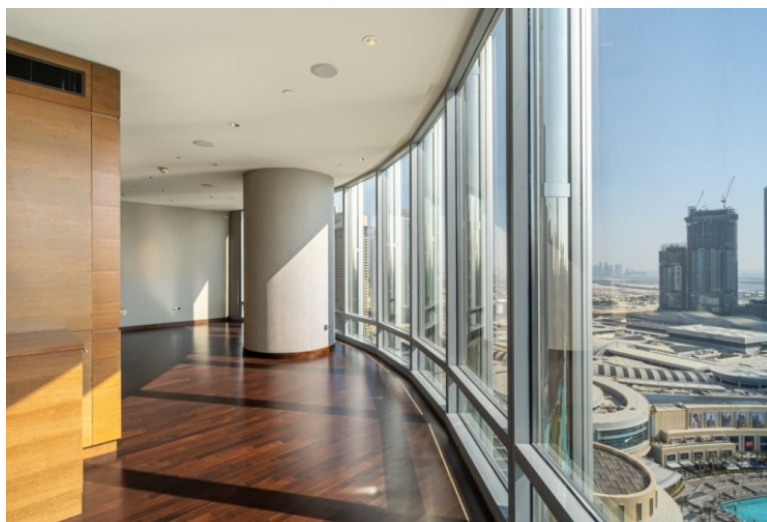

**Spacious Luxury Is Affordable |
Luxury All Around**

UAE, Dubai

Price:	€ 1 257 705
Object type	Apartment
Market	New building
Bedrooms	2
Number of rooms	2
Area	144 m2
Category	For sale