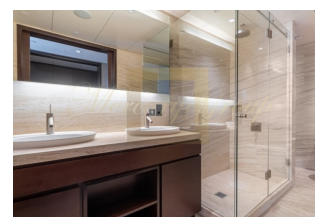

Being Area specialist at Downtown, We are proud to offer you this Unparalleled Views, Exceptional Style, Nonstop Luxury apartment.

- Size: 1546 Square feet
- Large bathrooms
- Unfurnished
- Large kitchen
- Nice View
- 2 Bed rooms
- For viewing and appointment please call.