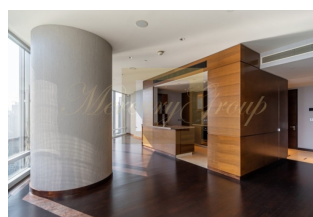

Being Area specialist at Downtown, We are proud to offer you this Unparalleled Views, Exceptional Style, Nonstop Luxury apartment.

- Size: 1546 Square feet
- Large bathrooms
- Unfurnished
- Large kitchen
- Nice View
- 2 Bed rooms
- For viewing and appointment please call.

The Burj Khalifa, known as the Burj Dubai prior to its inauguration in 2010, is a skyscraper in Dubai, United Arab Emirates. Burj Khalifa is surrounded by an eleven-hectare (27-acre) park. Like the tower, the park's design was based on the flower of the Hymenocallis a desert plant. At the centre of the park is the water room, which is a series of pools and water jet fountains. Benches and signs incorporate images of Burj Khalifa and the Hymenocallis flower.