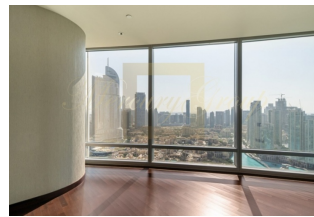

Being Area specialist at Down Town, We are proud to offer you this Unparalleled Views, Exceptional Style, Nonstop Luxury apartment.

- Size: 1887.99 Square feet
- Large bathrooms
- Unfurnished
- Large kitchen
- Nice View
- 2 Bed rooms
- For viewing and appointment please call.

The Burj Khalifa, known as the Burj Dubai prior to its inauguration in 2010, is a skyscraper in Dubai, United Arab Emirates. Burj Khalifa is surrounded by an eleven-hectare (27-acre) park. Like the tower, the park's design was based on the flower of the Hymenocallis a desert plant. At the centre of the park is the water room, which is a series of pools and water jet fountains. Benches and signs incorporate images of Burj Khalifa and the Hymenocallis flower.

Contacts:

Irina Alazova
GSM: + 37129102085
(Viber, WatsApp)
E-mail: irina@mgroup.lv