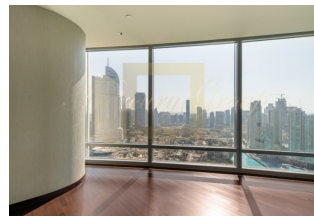

Being Area specialist at Down Town, We are proud to offer you this Unparalleled Views, Exceptional Style, Nonstop Luxury apartment.

- Size: 1887.99 Square feet
- Large bathrooms
- Unfurnished
- Large kitchen
- Nice View
- 2 Bed rooms
- For viewing and appointment please call.

The Burj Khalifa, known as the Burj Dubai prior to its inauguration in 2010, is a skyscraper in Dubai, United Arab Emirates. Burj Khalifa is surrounded by an eleven-hectare (27-acre) park. Like the tower, the park's design was based on the flower of the Hymenocallis a desert plant. At the centre of the park is the water room, which is a series of pools and water jet fountains. Benches and signs incorporate images of Burj Khalifa and the Hymenocallis flower.