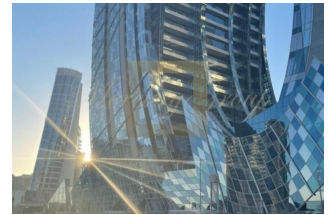

Being Area specialist in Business Bay, We are proud to offer you the first Pagani unique tower apartment.

- The tower is a geometric symphony of 19 floors of residential masterpieces
- 3 basement levels and a majestic ground floor.
- The building is directly by the Dubai Canal, overlooking the Burj Khalifa and Business Bay.
- It allows a panoramas view of the water, the canal, floating villas.

Pagani's first residences ever are brought to life in a unique tower. The building design is one that makes your head turn: the instability of lines, a strong uneven approach, transparency and hidden balances create a dynamic effect like no other in the surroundings. But it's when you get closer that you discover the pearl, an incredible suspended sphere that defies gravity.