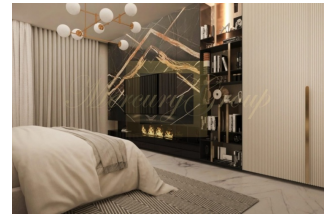

Being Area specialist at Business Bay, We are proud to offer you this Apartment in Binghatti Canal

- Total size: 1331.06 square feet
- Fully fitted kitchen
- Gazebo and outdoor entertaining area
- Gymnasium
- Kitchen white goods
- Laundry/washing room
- Maid's room
- Marble floors