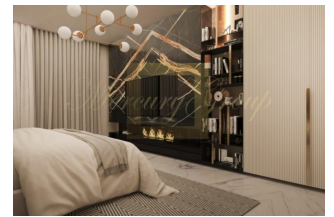

Being Area specialist at Business Bay, We are proud to offer you this Apartment in Binghatti Canal

- Total size: 1331.06 square feet
- Fully fitted kitchen
- Gazebo and outdoor entertaining area
- Gymnasium
- Kitchen white goods
- Laundry/washing room
- Maid's room
- Marble floors