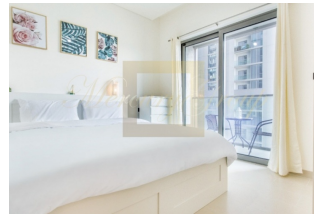

ID: AE-8-71798
WWW.MERCURYESTATE.COM
TEL./VIBER/WHATSAPP:
+ 37129102085

Burj Khalifa View | Fully Furnished | Huge Unit

UAE, Dubai

Price:	€ 361 452
Object type	Apartment
Market	New building
Bedrooms	1
Number of rooms	1
Area	46 m2
Category	For sale

Being Area specialist at Mohammad Bin Rashid City, We are proud to offer you this Apartment in Sobha Creek Vistas

- Size: 493 square feet
- Fully fitted kitchen
- Bright room with bathroom
- Best price
- For viewing and appointment please call

Inspiring lifestyle, comfort and luxury living in every detail, Sobha Hartland is an 8 million sq. ft waterfront community of luxurious apartments, beautiful villas, and high-end townhouses. Presenting, luxury homes that come with expanses of lush green spaces, world-class amenities and a slew of mouth-watering eateries, retail centers, and entertainment facilities.