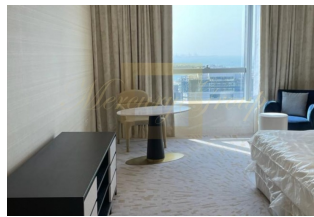

Being an Area specialist at Palm Jumeirah, We is proud to offer you this Beautiful Studio Apartment with Ain Dubai View.

- Size: 506.98 square feet
- Fully fitted kitchen
- Higher Floor
- Fully Furnished
- With balcony
- Studio
- Best price

The Palm Tower is an impressive 52-storey hotel and residential complex on Dubai's Palm Jumeirah. Residents and guests at The Palm Tower will enjoy direct access to Nakheel Mall, currently under construction at the heart of Palm Jumeirah. The Palm Tower will also offer direct access - via a bridge and walkways - to Palm Jumeirah's beach clubs, including Nakheel's Club Vista Mare and Palm West Beach projects.