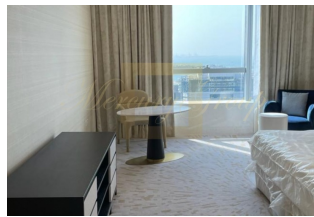

ID: AE-8-71786
WWW.MERCURYESTATE.COM
TEL./VIBER/WHATSAPP:
+ 37129102085

**Higher Floor | Fully Furnished | Ain
Dubai View**

UAE, Dubai

| | |
|--------------------|------------------|
| Price: | € 500 472 |
| Object type | Apartment |
| Market | New building |
| Area | 47 m2 |
| Category | For sale |

Being an Area specialist at Palm Jumeirah, We is proud to offer you this Beautiful Studio Apartment with Ain Dubai View.

- Size: 506.98 square feet
- Fully fitted kitchen
- Higher Floor
- Fully Furnished
- With balcony
- Studio
- Best price

The Palm Tower is an impressive 52-storey hotel and residential complex on Dubai's Palm Jumeirah. Residents and guests at The Palm Tower will enjoy direct access to Nakheel Mall, currently under construction at the heart of Palm Jumeirah. The Palm Tower will also offer direct access - via a bridge and walkways - to Palm Jumeirah's beach clubs, including Nakheel's Club Vista Mare and Palm West Beach projects.