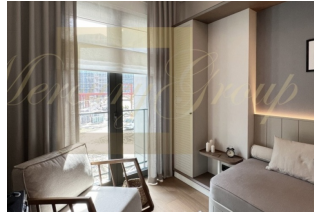

Çamlıvadi, the latest project located in the center of Istanbul. Living in the heart of nature with the concept of luxury is what we offer you at Çamlıvadi. Being a family concept and modern architecture with a new definition of luxury living, you will feel special. This project offers you the opportunity to merge with nature in the Belgrade forest. The construction company is Artaş İnşaat, which is the largest developer in Turkey. The project is located next to the Vadistanbul shopping center, the most popular and entertainment center of the city. Çamlıvadi is growing rapidly in a developing business and life center - the delivery of its apartments in September 2022. The project is located in the heart of transport accessibility, as well as in close proximity to Haray, which connects the TEM highway and metro lines. .