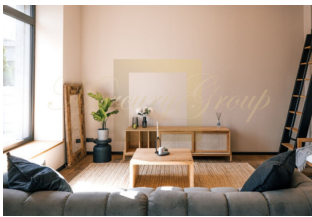

The new project is located in the very center of Jurmala, Dzintari area, Kalsnavas street (entrance from Meža prospekts). Nearby are the pine park Dzintaru Mezaparks, the famous Jomas street, Dzintari Concert Hall, shops, cafes and restaurants, spa centers and tennis courts, as well as beautiful Jurmala dunes and an equipped beach with summer cafes.

The project consists of two interconnected buildings with a height of two and five floors. The five-story apartment building is equipped with two KONE elevators. A well-thought-out, functional layout allows to use each square meter, providing residents a comfortable life in an atmosphere of restrained sophistication. Each apartment and loft has its own balcony or terrace, as well as storage rooms, from 3 to 9 square meters, are offered.

The territory of the project is fenced and has video surveillance cameras. Around the buildings, surrounded by pine trees, is a private park with 14,000 m² of recreational, sports and children's entertainment infrastructure designed by designers. In the fenced area of the project, 89 parking spaces (for an additional fee) and bicycle parking are provided. There is also the possibility of free parking on the adjacent streets.

All apartments and lofts are offered fully finished. Each apartment has individual meters for water, heat, electricity.

This apartment is located on the 2nd floor of a 5-storey building. 3 rooms, living area - 49.8 m² + terrace 22.4 m² with flooring from impregnated terrace boards. The bathroom has underfloor heating.

Please find the layout of the apartment in the PDF attachment.

Contacts:

Anastasia