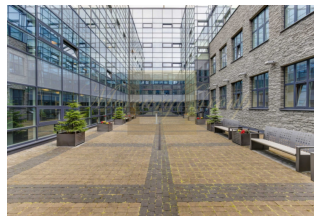

For rent are offered modern premises for shop, show room or clients centre located into A class business center.

European Trade centre locates itself on one of the biggest and most attractive streets on the left branch of Daugava river, most traffic is arranged through this street and it is located between two bridges and just 2 minutes away from the Old Town of Riga and city Centre.

Premises have big panoramic windows, high ceilings and comfortable planning, that includes open space, as well as 5 offices, equipped kitchen, 2 WC and a shower for employees.

It is possible to place your advertisement on the façade of the building.