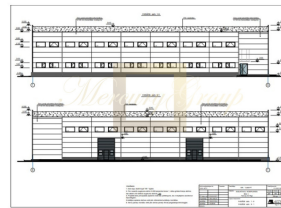

We offer for rent industrial premises/warehouse and office premises near the center of Riga. Premises are rented in blocks, the minimum area is 144m2, the maximum area is 2715m2.

It is possible to rent a separate hangra 1250 meters, of which 1100m2 is a warehouse and 150m2 are office premises. There are parking spaces nearby.

Ceiling height: 8.86 meters.

Hormann gate - gate width 3.5 m and height 4.5 m.

Main gas heating, centralized ventilation. Year of construction: 2021. Utility bills are minimal, since the hangars are new and insulated.

Floors: polished concrete, maximum load 7 tons per m2.

Price: 6 euros/m2 + VAT + maintenance and utility bills.

• *We work for You!* •

ID: LV-49499
WWW.MERCURYESTATE.COM
TEL./VIBER/WHATSAPP:
+ 37125420529