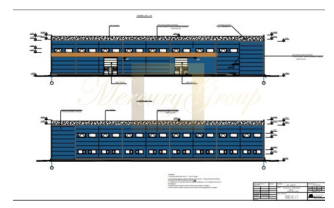

We offer for rent industrial premises/warehouse and office premises near the center of Riga. Premises are rented in blocks, the minimum area is 144m2, the maximum area is 2715m2.

It is possible to rent a separate hangra 1250 meters, of which 1100m2 is a warehouse and 150m2 are office premises. There are parking spaces nearby.

Ceiling height: 8.86 meters.

Hormann gate - gate width 3.5 m and height 4.5 m.

Main gas heating, centralized ventilation. Year of construction: 2021. Utility bills are minimal, since the hangars are new and insulated.