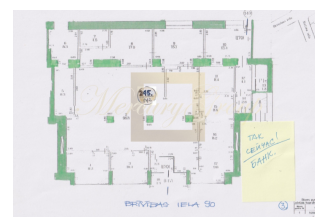

We offer for rent a commercial space in the center of Riga at Brivibas Street 90 (from 01.01.2021).

Ground (1st) floor - 245 m2, in addition, you can also rent a basement 170 m2.

A huge stream of people. Own heating unit. Large electrical power. For ventilation, an outer pipe to the roof.