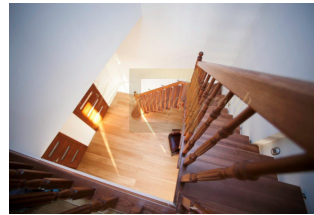

A half of a twin-house in the quiet village of Brivkalni, located on the lake, a ten-minute drive from Spice shopping center and a 15-minute drive from Jurmala for sale. Also nearby is the village of Salienu, which has 3 international schools and a golf club. There is a bus stop near the village. Great place for families and outdoor activities, near the forest (Beberbeki Park) and Lake Beberbeki.

The house is very modern and comfortable. Open floor plan on the ground floor, large windows, separate study or a guest room, wardrobe and utility rooms.

Stylish sauna with thermal oven and relaxation room, the interior of which was developed by a German designer. On the second floor there are three bedrooms and two bathrooms and a dressing room.

Between the twin-houses there is a gym, the house has a green area and a children's playground. Near the house there is a shed for firewood and bicycles.

Contacts:

Alina Merca

GSM: + 37129642499

(Viber, WhatsApp)

E-mail: alina@mgroup.lv