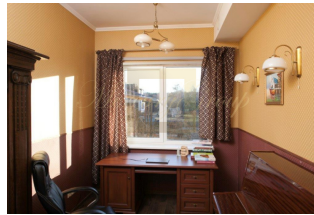

A half of a twin-house in the quiet village of Brivkalni, located on the lake, a ten-minute drive from Spice shopping center and a 15-minute drive from Jurmala for sale. Also nearby is the village of Salienu, which has 3 international schools and a golf club. There is a bus stop near the village. Great place for families and outdoor activities, near the forest (Beberbeki Park) and Lake Beberbeki.

The house is very modern and comfortable. Open floor plan on the ground floor, large windows, separate study or a guest room, wardrobe and utility rooms.

Stylish sauna with thermal oven and relaxation room, the interior of which was developed by a German designer. On the second floor there are three bedrooms and two bathrooms and a dressing room.

Between the twin-houses there is a gym, the house has a green area and a children's playground. Near the house there is a shed for firewood and bicycles.

Contacts:

Alina Merca

GSM: + 37129642499

(Viber, WhatsApp)

E-mail: alina@mgroup.lv