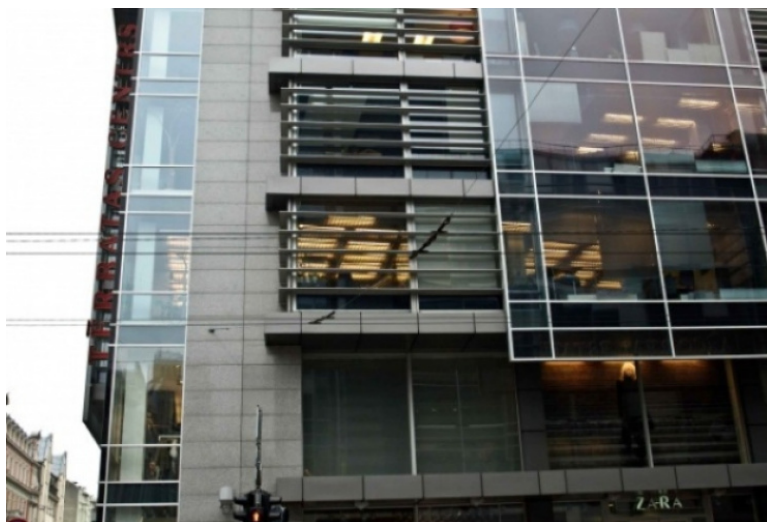

ID: LV-27927
WWW.MERCURYESTATE.COM
TEL./VIBER/WHATSAPP:
+37129128323

A class Office Building in the Center of Riga

Latvia, Riga

Price:	€ 13 500
Object type	Commerce property, Commerce
House type	New project
Market	New building
Number of rooms	0
Area	450 m2
Category	For rent

A class Office Building in the Center of Riga.
Popular, well-known location, opportunity to rent commercial premises on the first floor.

Building was finished in year 2004.
Parking slots are available for rent.
Property might be used as restuarant, office or shop, it is possible to rent one floor 940 m2 or split premises into parts.