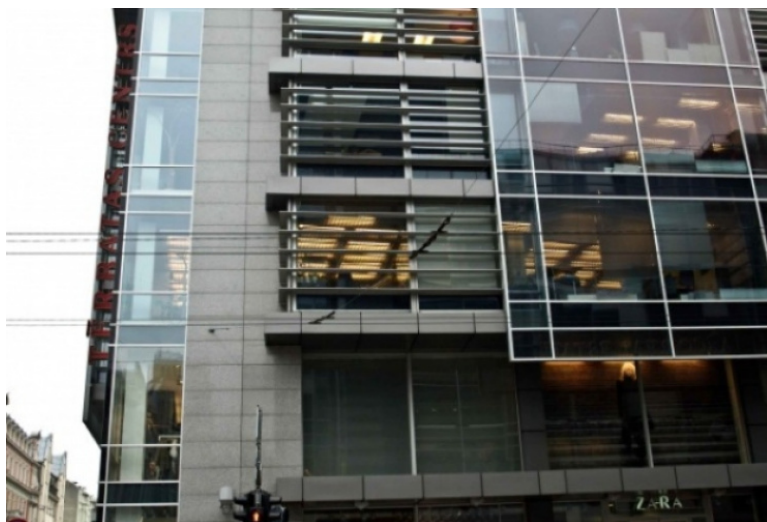

ID: LV-27927
WWW.MERCURYESTATE.COM
TEL./VIBER/WHATSAPP:
+37129128323

A class Office Building in the Center of Riga

Latvia, Riga

Price:	€ 13 500
Object type	Commerce property, Commerce
House type	New project
Market	New building
Number of rooms	0
Area	450 m2
Category	For rent

A class Office Building in the Center of Riga.
Popular, well-known location, opportunity to rent commercial premises on the first floor.

Building was finished in year 2004.
Parking slots are available for rent.
Property might be used as restaurant, office or shop, it is possible to rent one floor 940 m2 or split premises into parts.