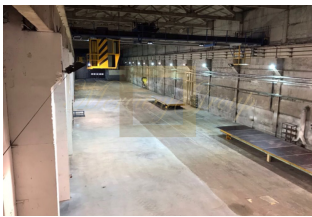

The ware house for rent, there are two bridge cranes of 10 tons and 20

Latvia, Riga

Price:	€ 5 773
Object type	Production
House type	Individual project
Number of rooms	0
Area	1835 m2
Category	For rent

The ware house for rent, there are two bridge cranes of 10 tons and 20.5 tons. On the territory is video surveillance, the territory is illuminated. There is a parking place. Additional payments: utilities and household.