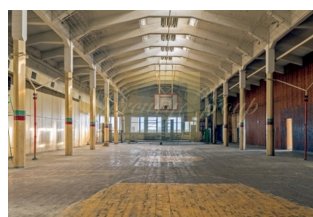

We offer rental premises in Sarkandaugava Industrial Park with the total area of 50,000 m2. Areas available for lease are from 200 m2 to 53500 m2. The premises are heated and, according to current condition, suitable for warehouses and production.

There are freight elevators; ceiling height up to 6.75 m is available; high energy capacity.

The territory can be accessed from Tvaika Street.

Free area from:

10m2

Free area to:

53 500m2

Common area:

54 694m2