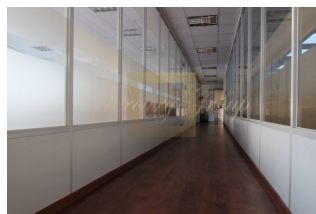

ID: LV-24820
WWW.MERCURYESTATE.COM
TEL./VIBER/WHATSAPP:
+37129128323

Latvia, Riga

Price:	€ 3 613
Object type	Commerce
House type	New project
Market	New building
Number of rooms	0
Area	495 m2
Category	For rent