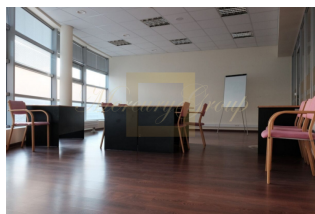

ID: LV-24820
WWW.MERCURYESTATE.COM
TEL./VIBER/WHATSAPP:
+37129128323

Latvia, Riga

Price:	€ 3 613
Object type	Commerce
House type	New project
Market	New building
Number of rooms	0
Area	495 m2
Category	For rent