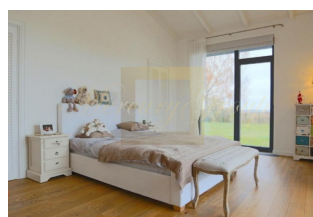

We offer for sale cozy house in developed area Pinki

Latvia, Riga district

Price:	€ 720 000
Object type	House
House type	Detached house
Number of rooms	5
Land area	2502 m2
Area	350 m2
Category	For sale

House with a total area of 350 square meters. m, located on a quiet street of private homes in the vicinity of the forest in the village of Pinki.

All this attract here the current generation of Latvian and foreign businessmen, ambassadors and educators.

The concept of the house is different at the same time both traditional and modern.

Small houses under the roof of different heights are composed of three bedrooms, an office and fitness room. This architecture ensures ventilation of houses on the premises and ensure that it is sunlight. The entire interior is made with nice, bright colors that creates an easy atmosphere of relaxation. White reflects light beautifully, gives it lightness and airiness. From the panoramic windows of the house overlooks the pine park, a golf course, a patio of 80 square meters. m. with terrace, pine and juniper trees.