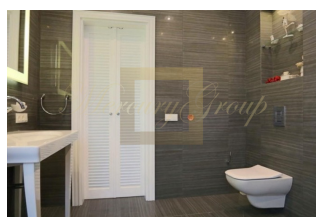

We offer for sale cozy house in developed area Pinki

Latvia, Riga district

Price:	€ 720 000
Object type	House
House type	Detached house
Number of rooms	5
Land area	2502 m2
Area	350 m2
Category	For sale

House with a total area of 350 square meters. m, located on a quiet street of private homes in the vicinity of the forest in the village of Pinki.

All this attract here the current generation of Latvian and foreign businessmen, ambassadors and educators.

The concept of the house is different at the same time both traditional and modern.

Small houses under the roof of different heights are composed of three bedrooms, an office and fitness room. This architecture ensures ventilation of houses on the premises and ensure that it is sunlight. The entire interior is made with nice, bright colors that creates an easy atmosphere of relaxation. White reflects light beautifully, gives it lightness and airiness. From the panoramic windows of the house overlooks the pine park, a golf course, a patio of 80 square meters. m. with terrace, pine and juniper trees.