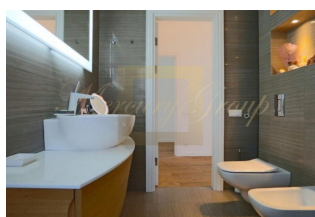

We offer for sale cozy house in developed area Pinki

Latvia, Riga district

Price:	€ 720 000
Object type	House
House type	Detached house
Number of rooms	5
Land area	2502 m2
Area	350 m2
Category	For sale

House with a total area of 350 square meters. m, located on a quiet street of private homes in the vicinity of the forest in the village of Pinki.

All this attract here the current generation of Latvian and foreign businessmen, ambassadors and educators.

The concept of the house is different at the same time both traditional and modern.

Small houses under the roof of different heights are composed of three bedrooms, an office and fitness room. This architecture ensures ventilation of houses on the premises and ensure that it is sunlight. The entire interior is made with nice, bright colors that creates an easy atmosphere of relaxation. White reflects light beautifully, gives it lightness and airiness. From the panoramic windows of the house overlooks the pine park, a golf course, a patio of 80 square meters. m. with terrace, pine and juniper trees.