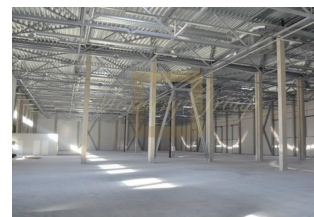

For lease brand new office-warehouse complex in Pardaugava.
Heated warehouse with adjustable temperature.
Total warehouse area 6746m2.
Ceiling height of 8 meters.
Railway access road to warehouse.
Warehouse equipped with ramps from both sides.
9 ramps from the side of road and 11 ramps from the side of railway.
Warehouse has concrete floor.
Next to the warehouse is located 3-floor administration building.
Near the warehouse and office building you can find spacious parking for your employees and clients.
Warehouse and its surrounding are equipped with CCTV cameras.
Strategically convenient location-close to the port, airport and bypass.
The warehouse is completely new with a wide range of options to store the different categories of cargo.
Permanent temperature maintenance function allows to store both food and non-food items.