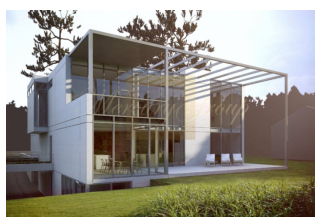

ID: LV-163731  
WWW.MERCURYESTATE.COM  
TEL./VIBER/WHATSAPP:  
+ 37129642499

**An exclusive land plot in the center of Jurmala!**

*Latvia, Jurmala and region*

<b>Price:</b>	<b>€ 950 000</b>
<b>Object type</b>	Investment project
<b>Number of rooms</b>	0
<b>Land area</b>	1476 m2
<b>Area</b>	0 m2
<b>Category</b>	For sale