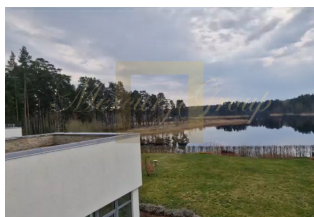

ID: LV-163508
WWW.MERCURYESTATE.COM
TEL./VIBER/WHATSAPP:
+37129128323

For sale a luxury villa in an elite village near the lake.

Latvia, Riga district

Price:	€ 1 250 000
Object type	House
House type	Detached house
Number of rooms	5
Land area	2300 m2
Area	340 m2
Category	For sale

The housing estate is in 15 minutes drive from Jurmala and Riga, it is surrounded by a pine forest. Unique landscape design opens panorama of the Bozhu Lake to every house. Bus connection with the housing estate is planned.

Elite club-type housing estate. Innovatory technical solutions and exclusive materials meet the most sophisticated needs of the dwellers. Usage of piles solves the problem of shrinkage cracks and provides durability of the houses. Panoramic windows made of "optical" glass as if dissolve the border between inner space of the houses and the outer world. Special decorative "false panels" and landscape design techniques protect from looks from outside and excessive curiosity of other residents. Principle of living space is realized in "enlivening", animating the house. When every little part of the house is carefully thought over and functional and you are delighted with comfort and enjoyment. Where location and shape of the house are primarily based on your needs. When your house is a living creature and it lives together with you. And you receive particles of vital energy of your house and fill it with your life.

Area of the plot: 13 ha. Territory is well-kept and it is designed in a unified architectural style: park landscape, pedestrian paths, trees, fountains and gazebos are illuminated. The housing estate is fenced, centralized security provided.