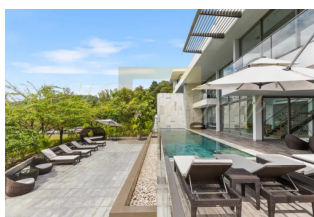

ID: TH-245-163217  
WWW.MERCURYESTATE.COM  
TEL./VIBER/WHATSAPP:  
+37125772705

**Gorgeous duplex in Naithon, 4 bedroom, 600 sq.m. with pool, garden view**

*Thailand, Phuket*

<b>Price:</b>	<b>€ 1 563 297</b>
<b>Object type</b>	Twin Houses
<b>Market</b>	New building
<b>Bedrooms</b>	4
<b>Number of rooms</b>	4
<b>Area</b>	600 m2
<b>Category</b>	For sale

Malaiwana is an ultra-exclusive hillside estate on Phuket's tranquil northwest coast, only 20 minutes from Phuket Airport. Each villa and residence in this premier collection blends award-winning design with spectacular ocean views to create a sleek modern oasis for the discerning traveller. The units are all modern and stunning, but differ in the magnificent view they offer as well as small design touches that make each unique.