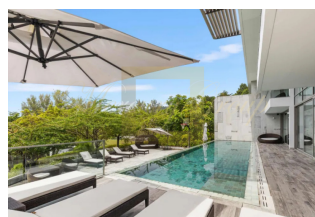

ID: TH-245-163217  
WWW.MERCURYESTATE.COM  
TEL./VIBER/WHATSAPP:  
+37125772705

**Gorgeous duplex in Naithon, 4 bedroom, 600 sq.m. with pool, garden view**

*Thailand, Phuket*

<b>Price:</b>	<b>€ 1 563 297</b>
<b>Object type</b>	Twin Houses
<b>Market</b>	New building
<b>Bedrooms</b>	4
<b>Number of rooms</b>	4
<b>Area</b>	600 m2
<b>Category</b>	For sale

Malaiwana is an ultra-exclusive hillside estate on Phuket's tranquil northwest coast, only 20 minutes from Phuket Airport. Each villa and residence in this premier collection blends award-winning design with spectacular ocean views to create a sleek modern oasis for the discerning traveller. The units are all modern and stunning, but differ in the magnificent view they offer as well as small design touches that make each unique.