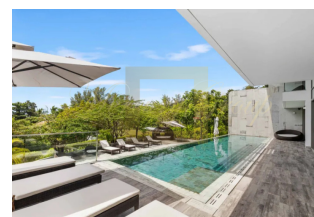

ID: TH-245-163217  
WWW.MERCURYESTATE.COM  
TEL./VIBER/WHATSAPP:  
+37125772705

**Gorgeous duplex in Naithon, 4 bedroom, 600 sq.m. with pool, garden view**

*Thailand, Phuket*

<b>Price:</b>	<b>€ 1 563 297</b>
<b>Object type</b>	Twin Houses
<b>Market</b>	New building
<b>Bedrooms</b>	4
<b>Number of rooms</b>	4
<b>Area</b>	600 m2
<b>Category</b>	For sale

Malaiwana is an ultra-exclusive hillside estate on Phuket's tranquil northwest coast, only 20 minutes from Phuket Airport. Each villa and residence in this premier collection blends award-winning design with spectacular ocean views to create a sleek modern oasis for the discerning traveller. The units are all modern and stunning, but differ in the magnificent view they offer as well as small design touches that make each unique.