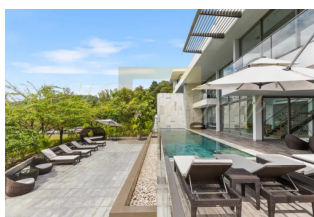

ID: TH-245-163217
WWW.MERCURYESTATE.COM
TEL./VIBER/WHATSAPP:
+37125772705

Gorgeous duplex in Naithon, 4 bedroom, 600 sq.m. with pool, garden view

Thailand, Phuket

Price:	€ 1 692 000
Object type	Twin Houses
Market	New building
Bedrooms	4
Number of rooms	4
Area	600 m2
Category	For sale

Malaiwana is an ultra-exclusive hillside estate on Phuket's tranquil northwest coast, only 20 minutes from Phuket Airport. Each villa and residence in this premier collection blends award-winning design with spectacular ocean views to create a sleek modern oasis for the discerning traveller. The units are all modern and stunning, but differ in the magnificent view they offer as well as small design touches that make each unique.