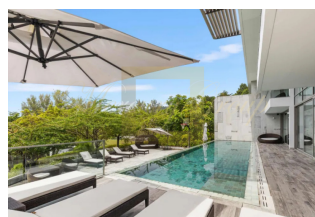

ID: TH-245-163217
WWW.MERCURYESTATE.COM
TEL./VIBER/WHATSAPP:
+37125772705

Gorgeous duplex in Naithon, 4 bedroom, 600 sq.m. with pool, garden view

Thailand, Phuket

Price:	€ 1 692 000
Object type	Twin Houses
Market	New building
Bedrooms	4
Number of rooms	4
Area	600 m2
Category	For sale

Malaiwana is an ultra-exclusive hillside estate on Phuket's tranquil northwest coast, only 20 minutes from Phuket Airport. Each villa and residence in this premier collection blends award-winning design with spectacular ocean views to create a sleek modern oasis for the discerning traveller. The units are all modern and stunning, but differ in the magnificent view they offer as well as small design touches that make each unique.