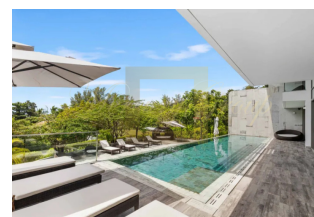

ID: TH-245-163217
WWW.MERCURYESTATE.COM
TEL./VIBER/WHATSAPP:
+37125772705

Gorgeous duplex in Naithon, 4 bedroom, 600 sq.m. with pool, garden view

Thailand, Phuket

Price:	€ 1 692 000
Object type	Twin Houses
Market	New building
Bedrooms	4
Number of rooms	4
Area	600 m2
Category	For sale

Malaiwana is an ultra-exclusive hillside estate on Phuket's tranquil northwest coast, only 20 minutes from Phuket Airport. Each villa and residence in this premier collection blends award-winning design with spectacular ocean views to create a sleek modern oasis for the discerning traveller. The units are all modern and stunning, but differ in the magnificent view they offer as well as small design touches that make each unique.