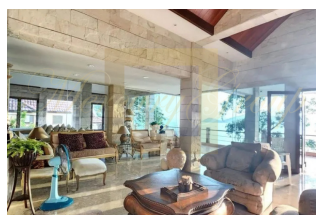

Magnificent villa in Panwa, 6 bedroom, 600 sq.m. with pool, sea, garden view

Thailand, Phuket

Price:	€ 1 302 165
Object type	House
Market	New building
Bedrooms	6
Number of rooms	6
Land area	410 m2
Area	600 m2
Category	For sale

The complex consists of 22 villas with stunning views of Ao Yon and Chalong bays, as well as nearby islands. Vanich Bayfront offers the perfect combination of classic architecture and modern infrastructure, providing comfortable living and recreation: a swimming pool with a relaxation area, a fitness center and a Club House. Safety is ensured by 24-hour security. The villas are designed to make the most of the natural scenery, allowing residents to enjoy panoramic views from all main rooms.