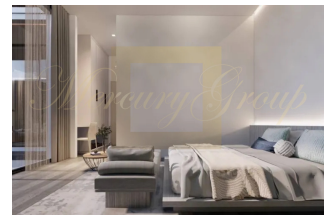

Aileen Villas The Scenery is a villa complex located in Naithon. Aileen offers modern villas with an elegant design that combines minimalism and functionality, making them attractive for both permanent residence and rental investment. The villas are built with a modern lifestyle in mind, with spacious layouts, high ceilings and large windows. The complex offers a variety of amenities for comfortable living: 24-hour security, private pools in each villa, recreation areas, as well as well-kept gardens.