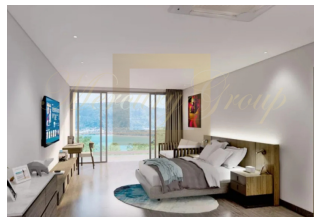

ID: TH-245-163034
WWW.MERCURYESTATE.COM
TEL./VIBER/WHATSAPP:
+37125772705

Magnificent penthouse in Patong, 2 bedroom, 134 sq.m. with sea, city, garden, pool, hills view

Thailand, Phuket

Price:	€ 602 061
Object type	Penthouse
Market	New building
Bedrooms	2
Number of rooms	2
Area	134 m2
Category	For sale

Coral Beach Oceanview Resort is a luxury resort located on a picturesque hill overlooking the sea and the popular tourist area of Patong. The resort's location allows easy access to Patong Beach. Coral Beach Oceanview Resort features 26 one-, two- and three-bedroom condominiums ranging from 47 to 158 square meters. Each unit features floor-to-ceiling windows, balconies with sea views, and fully equipped kitchens. Some units offer secluded Jacuzzis and easy access to the pool, creating a luxurious holiday atmosphere.