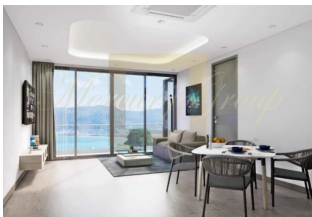

ID: TH-245-163032
WWW.MERCURYESTATE.COM
TEL./VIBER/WHATSAPP:
+37125772705

Luxury apartments in Patong, 1 bedroom, 76 sq.m. with city, garden, hills view

Thailand, Phuket

Price:	€ 340 190
Object type	Apartment
Market	New building
Bedrooms	1
Number of rooms	1
Area	76 m2
Category	For sale

Coral Beach Oceanview Resort is a luxury resort located on a picturesque hill overlooking the sea and the popular tourist area of Patong. The resort's location allows easy access to Patong Beach. Coral Beach Oceanview Resort features 26 one-, two- and three-bedroom condominiums ranging from 47 to 158 square meters. Each unit features floor-to-ceiling windows, balconies with sea views, and fully equipped kitchens. Some units offer secluded Jacuzzis and easy access to the pool, creating a luxurious holiday atmosphere.