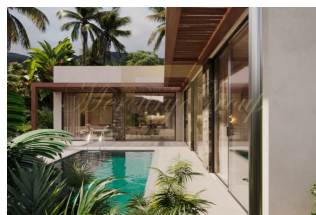

ID: TH-245-163018  
WWW.MERCURYESTATE.COM  
TEL./VIBER/WHATSAPP:  
+37125772705

**Exquisite villa in Bophut, 2 bedroom,  
110 sq.m. with hills, garden, sea,  
pool view**

*Thailand, Samui*

|                        |                  |
|------------------------|------------------|
| <b>Price:</b>          | <b>€ 366 234</b> |
| <b>Object type</b>     | House            |
| <b>Market</b>          | New building     |
| <b>Bedrooms</b>        | 2                |
| <b>Number of rooms</b> | 2                |
| <b>Land area</b>       | 236 m2           |
| <b>Area</b>            | 110 m2           |
| <b>Category</b>        | For sale         |

The villas at Regolith Village are designed using natural materials and warm colors to blend in with the island's natural surroundings. Each villa offers stunning sea views, spacious living areas and private pools. Villas are fully furnished and come in 2 and 3 bedroom options. Regolith Village is located just a few minutes' drive from key locations such as the Fisherman's Village tourist attraction, supermarkets, schools and Samui International Airport.