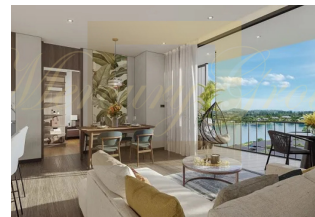

**Sophisticated apartments in Lagoon,  
 3 bedroom, 181 sq.m. with garden,  
 city view**

*Thailand, Phuket*

<b>Price:</b>	<b>€ 933 549</b>
<b>Object type</b>	Apartment
<b>Market</b>	New building
<b>Bedrooms</b>	3
<b>Number of rooms</b>	3
<b>Area</b>	181 m2
<b>Category</b>	For sale

Skypark Elara is a luxury apartment complex. Residents will enjoy exclusive access to the rooftop with an infinity pool and stunning views, a spacious barbecue terrace and cozy seating areas. Walking paths offer scenic routes among the forest and lakes. The apartments are decorated in neutral tones, creating an atmosphere of unity with nature both inside and out. Spacious layouts with 1, 2 and 3 bedrooms are ideal for a variety of needs and budgets. Each apartment is equipped with unique “work zones”, allowing you to work from home in the context of a modern lifestyle.