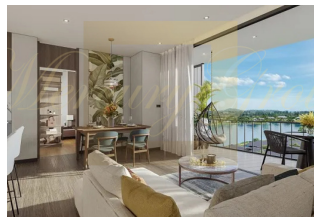

ID: TH-245-163009  
WWW.MERCURYESTATE.COM  
TEL./VIBER/WHATSAPP:  
+37125772705

**Magnificent apartments in Lagoon, 2 bedroom, 82 sq.m. with garden, city view**

*Thailand, Phuket*

<b>Price:</b>	<b>€ 339 377</b>
<b>Object type</b>	Apartment
<b>Market</b>	New building
<b>Bedrooms</b>	2
<b>Number of rooms</b>	2
<b>Area</b>	82 m2
<b>Category</b>	For sale

Skypark Elara is a luxury apartment complex. Residents will enjoy exclusive access to the rooftop with an infinity pool and stunning views, a spacious barbecue terrace and cozy seating areas. Walking paths offer scenic routes among the forest and lakes. The apartments are decorated in neutral tones, creating an atmosphere of unity with nature both inside and out. Spacious layouts with 1, 2 and 3 bedrooms are ideal for a variety of needs and budgets. Each apartment is equipped with unique "work zones", allowing you to work from home in the context of a modern lifestyle.