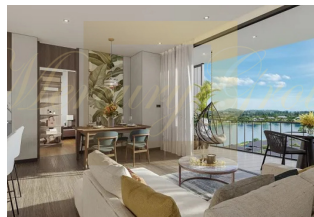

Magnificent apartments in Lagoon, 2 bedroom, 82 sq.m. with garden, city view

Thailand, Phuket

Price:	€ 325 947
Object type	Apartment
Market	New building
Bedrooms	2
Number of rooms	2
Area	82 m2
Category	For sale

Skypark Elara is a luxury apartment complex. Residents will enjoy exclusive access to the rooftop with an infinity pool and stunning views, a spacious barbecue terrace and cozy seating areas. Walking paths offer scenic routes among the forest and lakes. The apartments are decorated in neutral tones, creating an atmosphere of unity with nature both inside and out. Spacious layouts with 1, 2 and 3 bedrooms are ideal for a variety of needs and budgets. Each apartment is equipped with unique "work zones", allowing you to work from home in the context of a modern lifestyle.