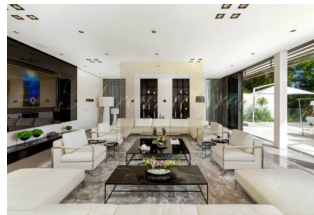

**Exclusive villa in Panwa, 6 bedroom,
2300 sq.m. with hills, garden, sea,
pool view**

Thailand, Phuket

Price:	€ 13 630 000
Object type	House
Market	New building
Bedrooms	6
Number of rooms	6
Land area	2000 m2
Area	2300 m2
Category	For sale