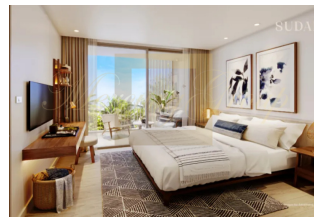

ID: TH-245-162944
WWW.MERCURYESTATE.COM
TEL./VIBER/WHATSAPP:
+37125772705

Exclusive apartments in Bang Tao, 2 bedroom, 108 sq.m. with garden view

Thailand, Phuket

Price:	€ 515 087
Object type	Apartment
Market	New building
Bedrooms	2
Number of rooms	2
Area	108 m2
Category	For sale

Sudara covers an area of 9 rai, more than 14,000 m2. And consists of three residential buildings, a pavilion with a variety of amenities, including a state-of-the-art fitness center, yoga room, co-working space, productivity spaces, a kids' club and a stunning rooftop terrace and BBQ area. There is also a room for private events. The project features apartments with one, two or three bedrooms, ranging from 57 sqm to 144 sqm. Apartments can have a private garden, a swimming pool or a balcony with a view.