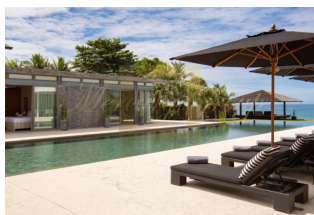

ID: TH-245-162932
WWW.MERCURYESTATE.COM
TEL./VIBER/WHATSAPP:
+37125772705

Elegant villa in Phang Nga, 6 bedroom, 823 sq.m. with garden, sea, pool view

Thailand, Phuket

Price:	€ 5 669 841
Object type	House
Market	New building
Bedrooms	6
Number of rooms	6
Land area	4478 m2
Area	823 m2
Category	For sale

Bordering the soft white sands of Natai Beach on Thailand's pristine Andaman coast, away from the tourist crowds yet just 30 minutes from Phuket Airport, the seven luxurious, privately owned Sava Beach Villas embrace their spectacular tropical setting with modern, clean designs and exceptional guest service. Five absolute beachfront villas each feature a 25-metre private pool, chic living areas, large gardens and either six or seven bedrooms. A pair of three-storey villas - just a few steps back from the beach - each have four bedrooms, 18-metre pools and plenty of room to relax and play.