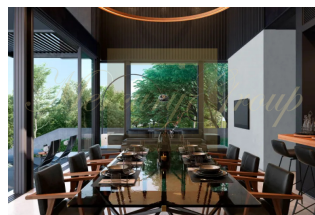

Experience the height of luxury while immersing yourself in endless natural beauty. With a combination of meticulous design and functional space, equipped with features to suit your needs. Grand Sea Through Luxury Villas attracts potential investors with its collection of exquisite 4-bedroom pool villas with a total built-up area of 401.69 sq.m. Land plots range from 419 to 515 sq.m. The project is located on a hill in a quiet residential area. 5-10 minutes by car from the villa there is a large selection of local shops, cafes and restaurants, spa salons.