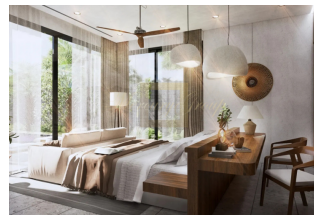

Mercury Group

ID: TH-245-162864  
WWW.MERCURYESTATE.COM  
TEL./VIBER/WHATSAPP:  
+37125772705

**Prestigious villa in Bang Tao, 4 bedroom, 356 sq.m. with garden, pool view**

*Thailand, Phuket*

<b>Price:</b>	<b>€ 818 125</b>
<b>Object type</b>	House
<b>Market</b>	New building
<b>Bedrooms</b>	4
<b>Number of rooms</b>	4
<b>Land area</b>	665 m2
<b>Area</b>	356 m2
<b>Category</b>	For sale

Lotus Hill offers 3 planning solutions that are suitable for residence and investment. Inside the villas, emphasis is placed on expanding the living space, ergonomics and safety. The combination of Balinese architecture and Art Nouveau interiors creates a comfortable personal living environment. The project is located next to a convenient transport interchange. A mini market is 3 minutes' drive away. Blue Tree is 10 minutes away. HeadStart school is 10-15 minutes away. British school is 15-20 minutes away. Robinsone shopping center 10 minutes away.