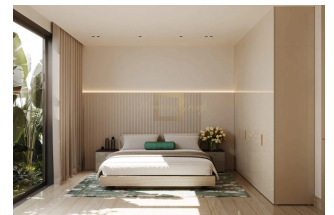

Mercury Group

ID: TH-245-162864  
WWW.MERCURYESTATE.COM  
TEL./VIBER/WHATSAPP:  
+37125772705

**Prestigious villa in Bang Tao, 4 bedroom, 356 sq.m. with garden, pool view**

*Thailand, Phuket*

<b>Price:</b>	<b>€ 818 125</b>
<b>Object type</b>	House
<b>Market</b>	New building
<b>Bedrooms</b>	4
<b>Number of rooms</b>	4
<b>Land area</b>	665 m2
<b>Area</b>	356 m2
<b>Category</b>	For sale