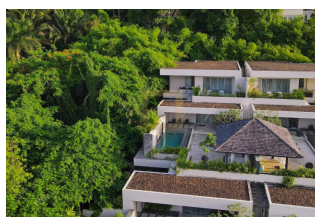

ID: TH-245-162812
WWW.MERCURYESTATE.COM
TEL./VIBER/WHATSAPP:
+37125772705

**Elite penthouse in Layan, 2 bedroom,
367 sq.m. with hills, sea, pool, city
view**

Thailand, Phuket

Price:	€ 542 569
Object type	Penthouse
Market	New building
Bedrooms	2
Number of rooms	2
Area	367 m2
Category	For sale

Welcome to the award-winning The Pavilions Phuket, located 20 minutes' drive from Phuket International Airport. This is your unforgettable holiday on one of the most beautiful islands in Thailand. The extensive resort area includes apartments and private villas, as well as extensive hotel infrastructure that will provide you with a comfortable stay.